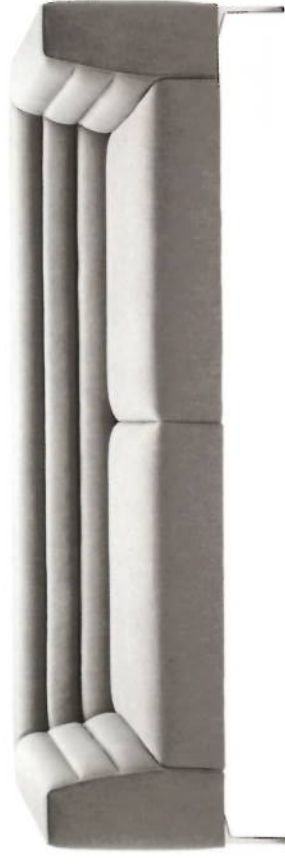

Strike with Stripe

Square Foot introduces Chevron flooring crafted in engineered wood, whose minimal pattern will give your floors a visually rich and sophisticated appeal. Laid out in zig-zag pattern, the top layer is made up of real hardwood while the core layer is done with pine and spruce woods.

Price on request
Available at www.jaipurrugsco.com

Wrapped in Kalim

Aria Interior design has unveiled an arm chair which has been upholstered in handcrafted Kalim – an Iranian carpet fabric done in wool and is mounted with silver rivets on the front of the arm to the bottom with its structure crafted in solid wood.

Price: Rs. 23,777/-
Available at www.facebook.com/turquoisebathcouture

Opulence Redefined

Zanotta has come up with Botero Sofa which will add an element of luxury to your interiors with its deluxe design. The backrest and seat of the sofa is upholstered in heat-bound polyester fibre, while its legs are polished in aluminium alloy with a steel frame.

Price on request
Available at www.zanotta.it

Double Comfort

Abaca presents Nist blue sofa-cum-bed with deep tufted cushion and unique hinge back, which doubles up as a bed. Crafted in metal frame and its legs black coated in metal, this trendy piece is available in the dimension of 200 cm x 96 cm x 81 cm.