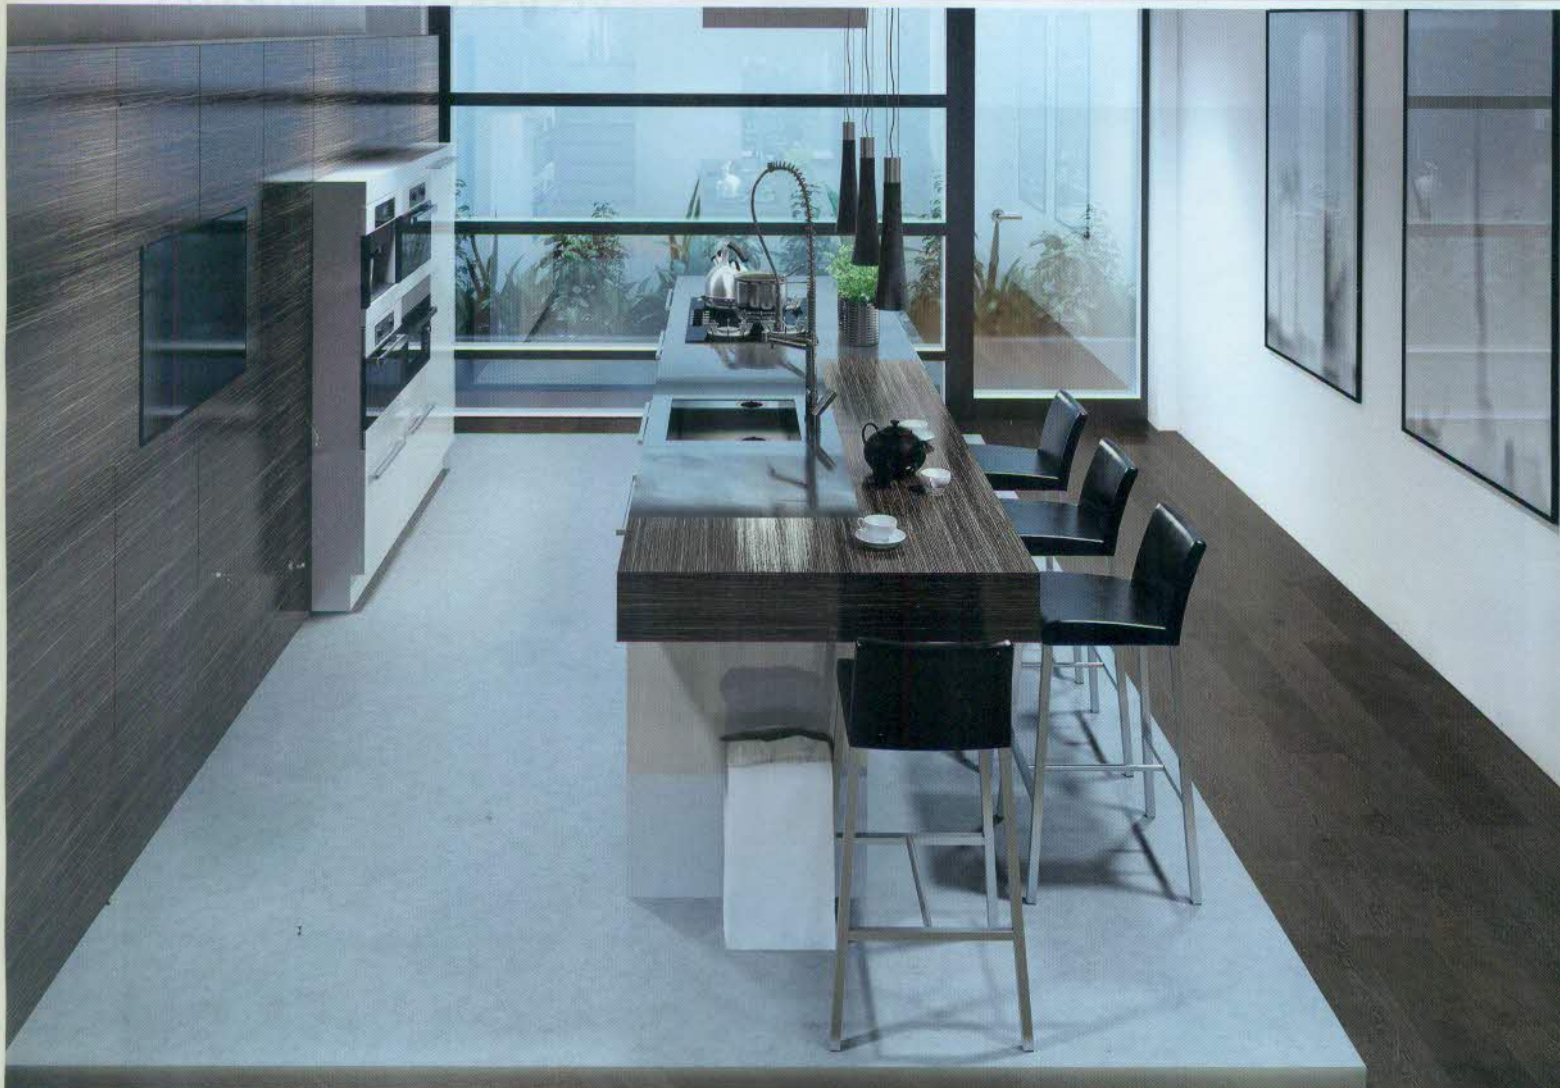

GROW UP TO WOODS WITH MIKASA

ENGINEERED WOOD FLOORS

Mikasa floors are crafted using the latest European technology, engineered to perfection in a state-of-the-art plant. And with more than 100 unique products in an expansive portfolio, Mikasa showcases the largest selection of real wood floors in India.

The latest additions in the distinctive Mikasa Pristine collection are fascinating Oak Moonlight, Oak Winter, Oak Summer, Oak Lumen and Oak Spring. Available in 1-Strip format and Matt finish, the selection is crafted to perfection. The new offerings in the premium Mikasa Arbor range showcases ethically sourced, exotic tropical wood species. Complemented by Matt and Brushed finish,

the exquisite finesse of African and Burmese Teak, Lapacho, Brazilian Walnut and Jatoba illuminates your room with its timeless magnificence.

USP- Mikasa comes with a warranty up to 30 years. Customers who want to replace their flooring every ten years can install floors with veneers between 0.6 to 2mm thick veneers. Thicker and bigger planks last longer, which do not have any abrasions as long as 35-50 years and beyond.

Contact- 011-42791399; info@mikasafloors.com