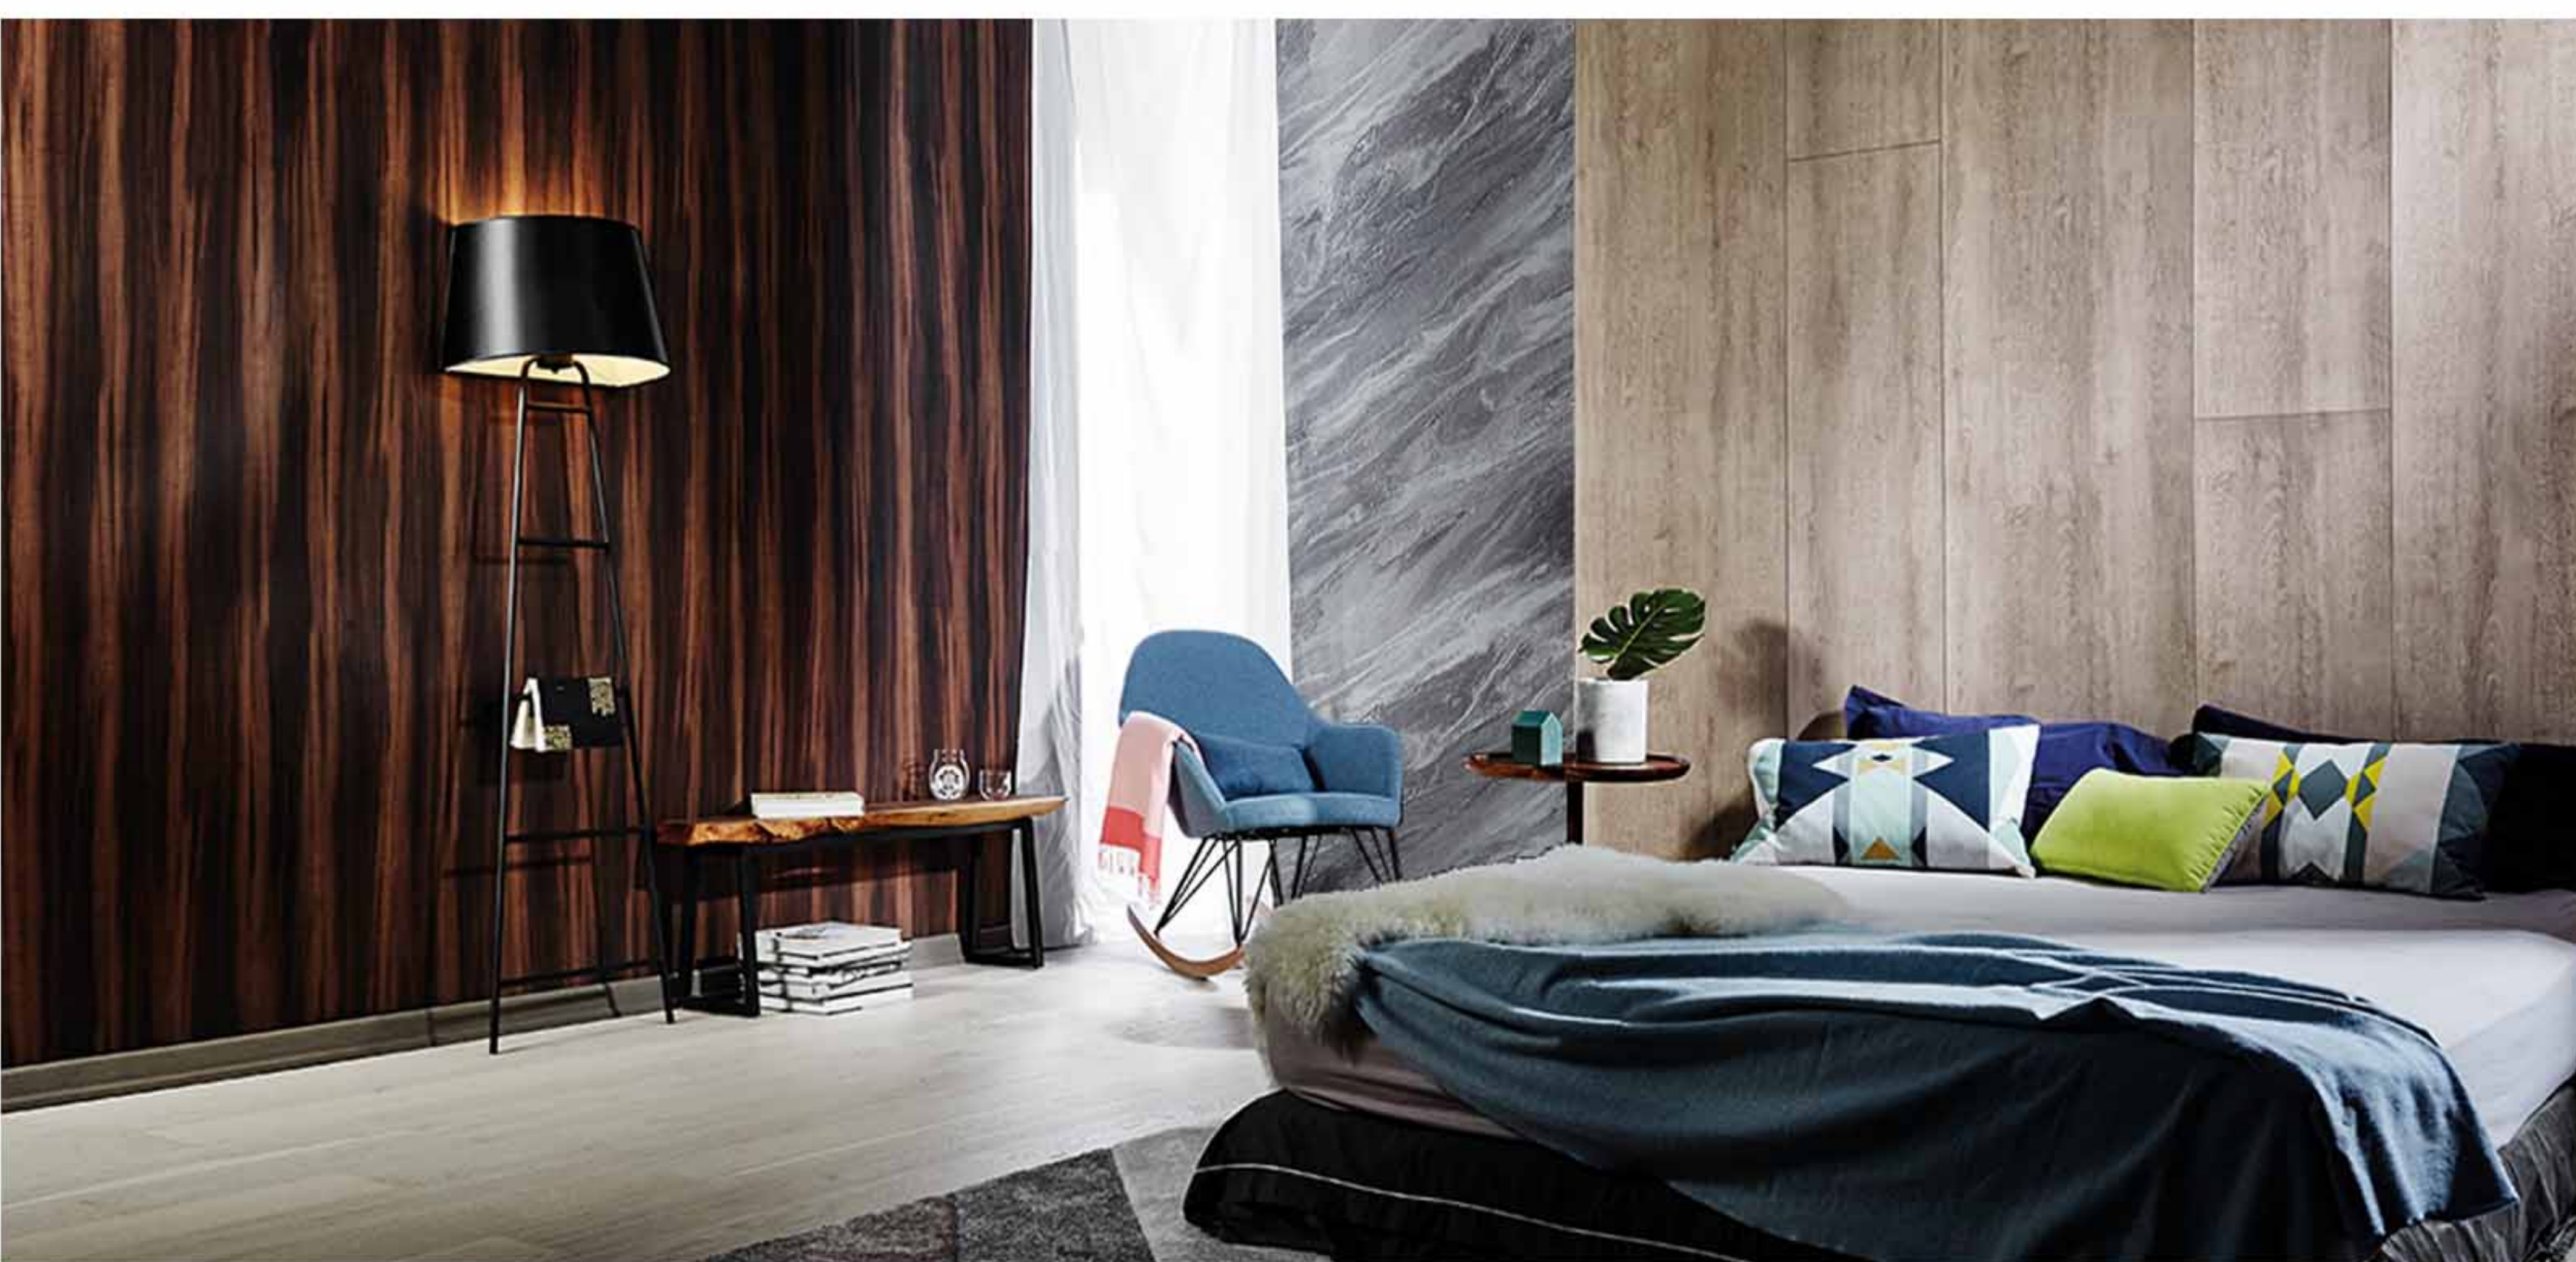

Atlantis

Your bedroom is an important place where you start and unwind your days. Here, adding cottagecore vibes to your room can help soothe stress, inspire your creativity that will allow you to feel calmer. Start with placing vintage quilts and bright geometric patterned cushions to your bedding. For a contrasting theme, here go for Atlantis laminate décor by NewMika from the house of [Greenlam Industries Ltd.](#) whose gray shade will effortlessly balance the other colors in your room. Moreover, this laminate comes with dimensional stability, you can use it in any climatic condition without worrying about replacing it seasonally. Further, having a ceramic flower vase and a rocking armchair gives your bedroom a chic and close to nature feel.