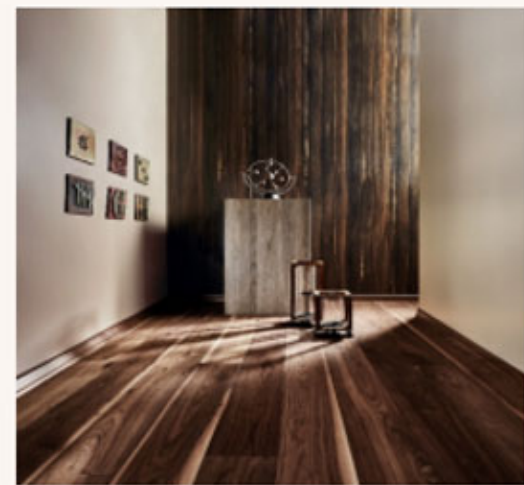

season, add some sheen and glam quotient to your interiors.

Oak Noir - Price: On request
The chocolaty shade of the Oak Noir from Mikasa premium engineered wooden floors from the house of Greenlam Industries Ltd. adds a utopian touch to your floors. The dark shade helps to make a glorious statement with your floors. Ideal for usage in any room, Oak Noir comes with Mikasa's signature PlankLoc technology to help in minimal upkeep and ease of installation.

season as it creates a fierce atmosphere and adds a touch of texture to your room. You can pair it with Mikasa wooden engineered floors such as Noce Imperial to embrace plush upscale decor. Perfect for both commercial and domestic application, this

Noce Imperial - Price: On request

Dark coloured engineered wood floors like Noce Imperial from Mikasa highlight the beauty of metallics and earthy shades such as beige, brown and tan. Subtle touches of premium art pieces in copper and brass shades add that extra oomph to the décor. Pairing some classic antique statement pieces complemented with these stunning dark wood floors is an excellent way to bring sophistication and boldness to your interiors.