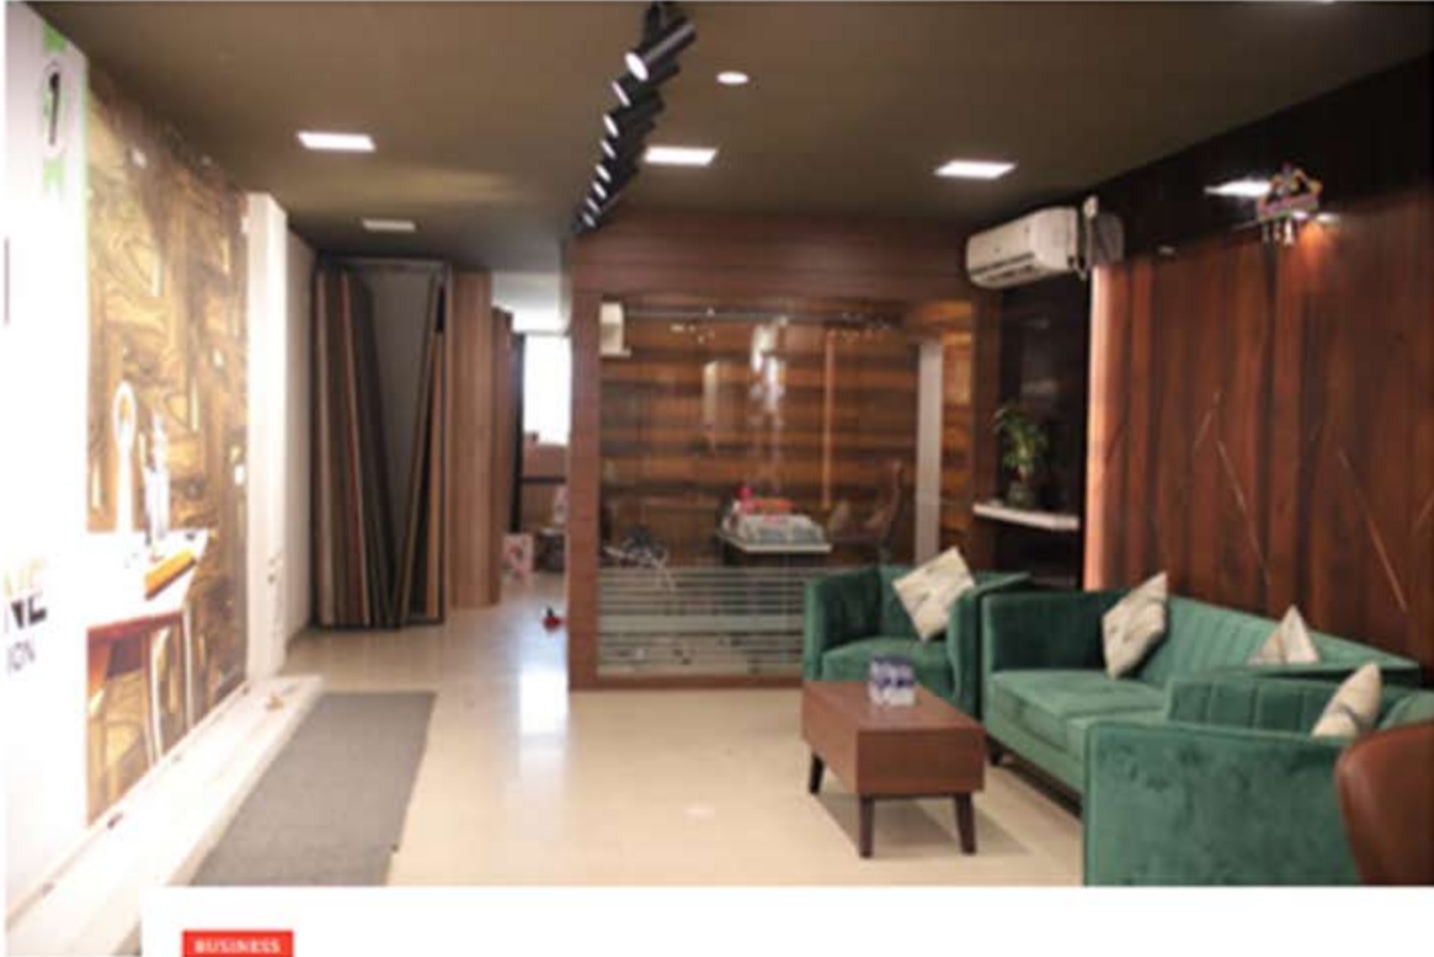

North East Business Mirror

01 May 2021

BUSINESS

Display Center For Decowood Veneers & Mikasa Floors

By editor / May 1, 2021

Greenlam Industries Limited has launched its flagship brands – Decowood Veneers and Mikasa Floors in Siliguri. 'Shree Shyam Ply & Décor' showroom will display Decowood Veneers and Mikasa Floors' product range at Gem house, Sevoke Road, Siliguri. This is the first exclusive display center in Siliguri which will make it easier for the consumers to choose from a variety of products available in the market. Architects, interior designers and dealers attended the launching programme. Mr. Subhas Choudhary, owner of Jalpaiguri Glass House inaugurated the showroom.