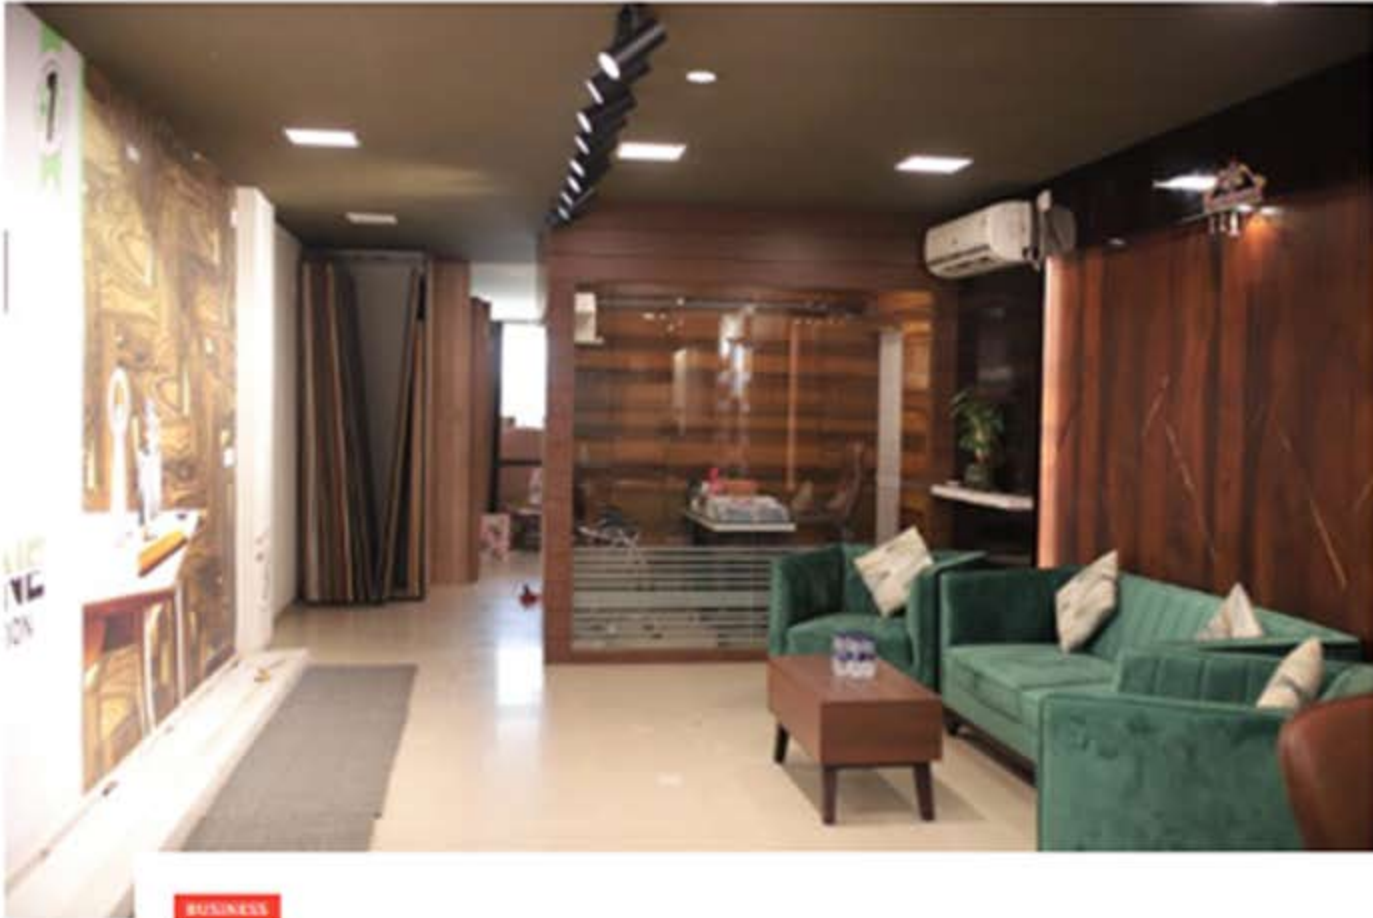

The Purbottar

01 May 2021

BUSINESS

Greenlam Industries Launches Exclusive Display Center

By editor / May 1, 2021

Greenlam Industries Limited has brought its flagship brands – Decowood Veneers and Mikasa Floors to Siliguri. 'Shree Shyam Ply & Décor' showroom will feature an exclusive display of Decowood Veneers and Mikasa Floors' product range at Gem house, Sevoke Road, Siliguri. The launch was attended by architects, interior designers and dealers. The showroom was inaugurated by Mr. Subhas Choudhary, owner of Jalpaiguri Glass House. This is the first exclusive display center in the city which will make it easier for the consumers to choose from a variety of products available in the market.