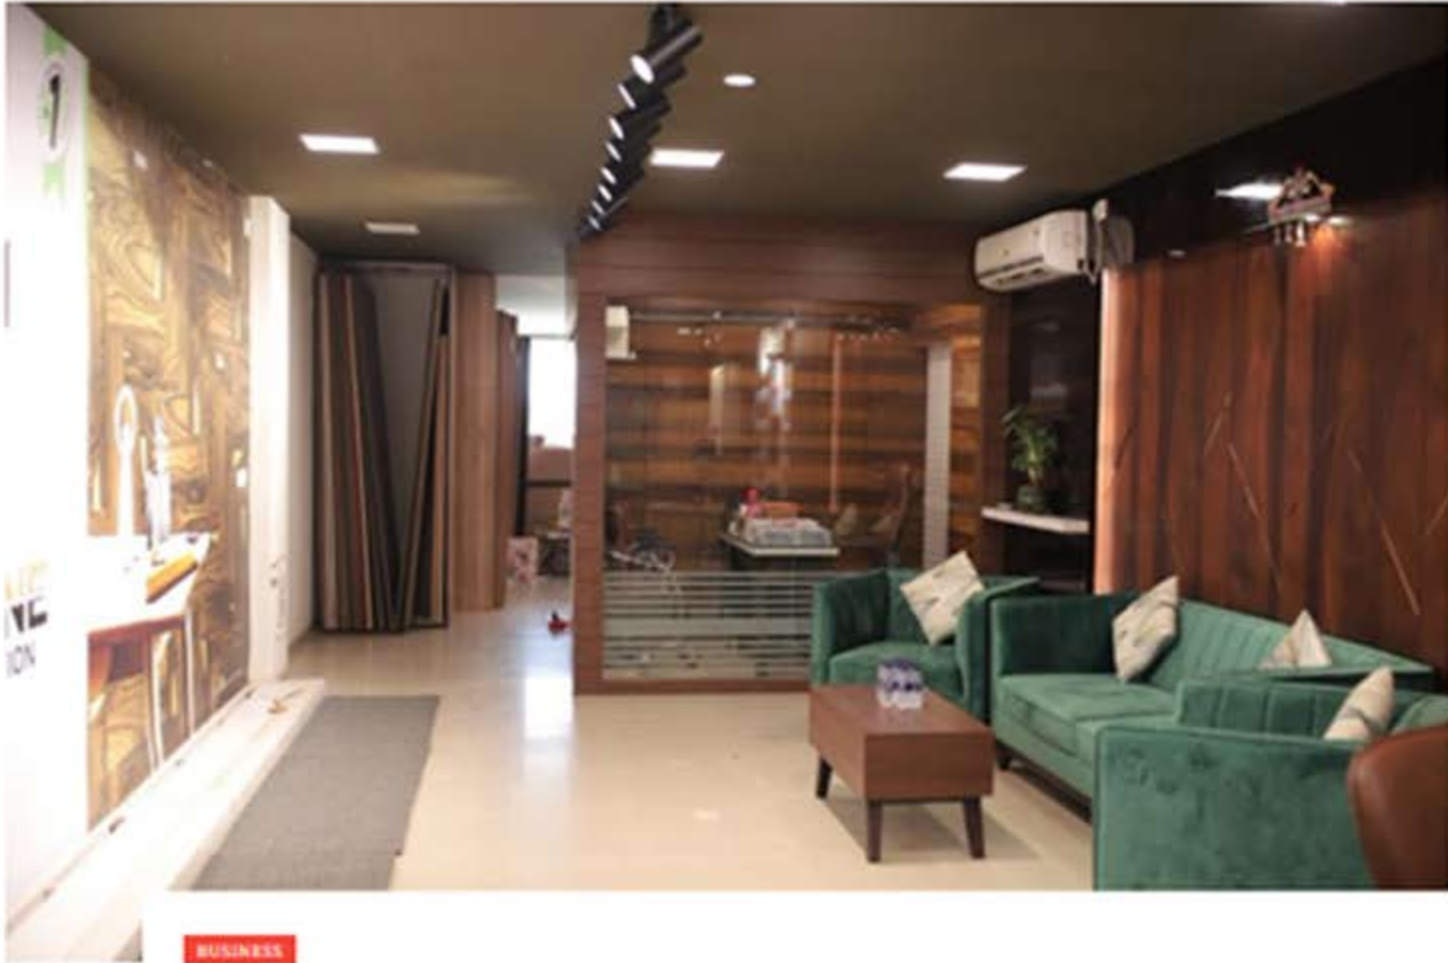

Siliguri Observer

30 April 2021

BUSINESS

GREENLAM LAUNCHES EXCLUSIVE DISPLAY CENTER IN SILIGURI

By editor / April 30, 2021