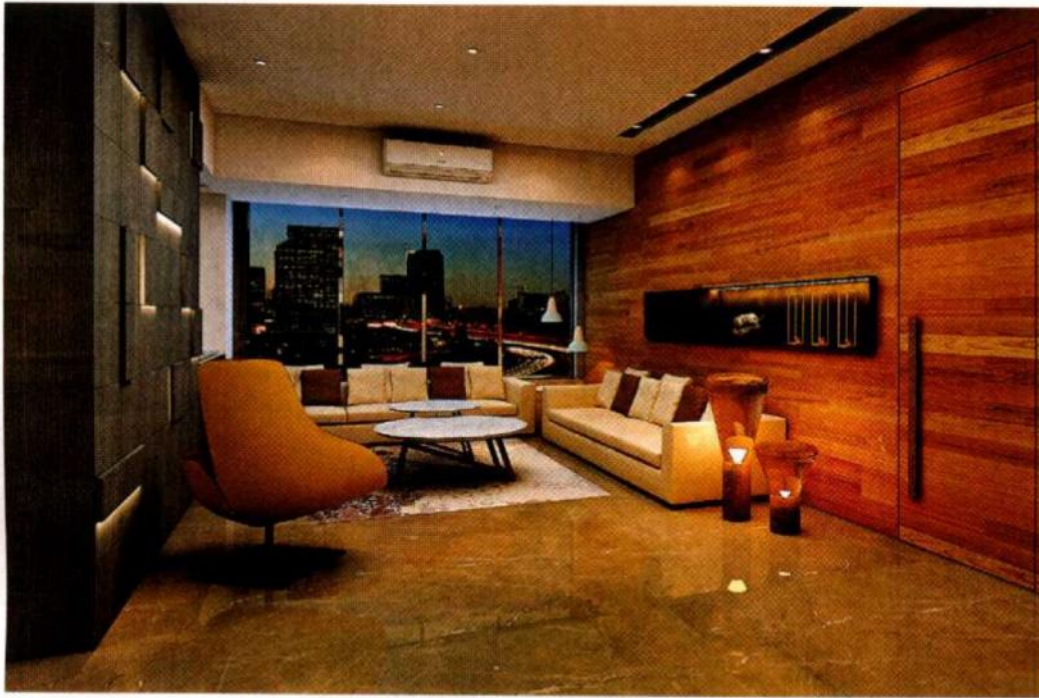

WALK ON IT

Inspired by large-size inlaid marble flooring, Stonex India has launched its Edifice collection. The range includes over 300 varieties of marble and natural stones in an array of colours and textures.

Price on request

At www.stonexindia.net

MARVELLOUS MARBLE

Somany Ceramics has introduced Duragres Max, a range of large format glazed vitrified tiles that are a part of the brand's luxury collection.

The tiles are designed to give a seamless look with minimal joints and maximum coverage. They capture the beauty of marble and are available in a variety of colours.

Price ₹190 to ₹340 per sq ft

At www.somanyceramics.com

TWICE AS NICE

Two flooring collections, Oak Sea Mist and Oak Winter by Mikasa premium engineered wood floors from Greenlam Industries, have been used here to create a stunning chequered floor.

Price on request

At www.mikasafloors.com