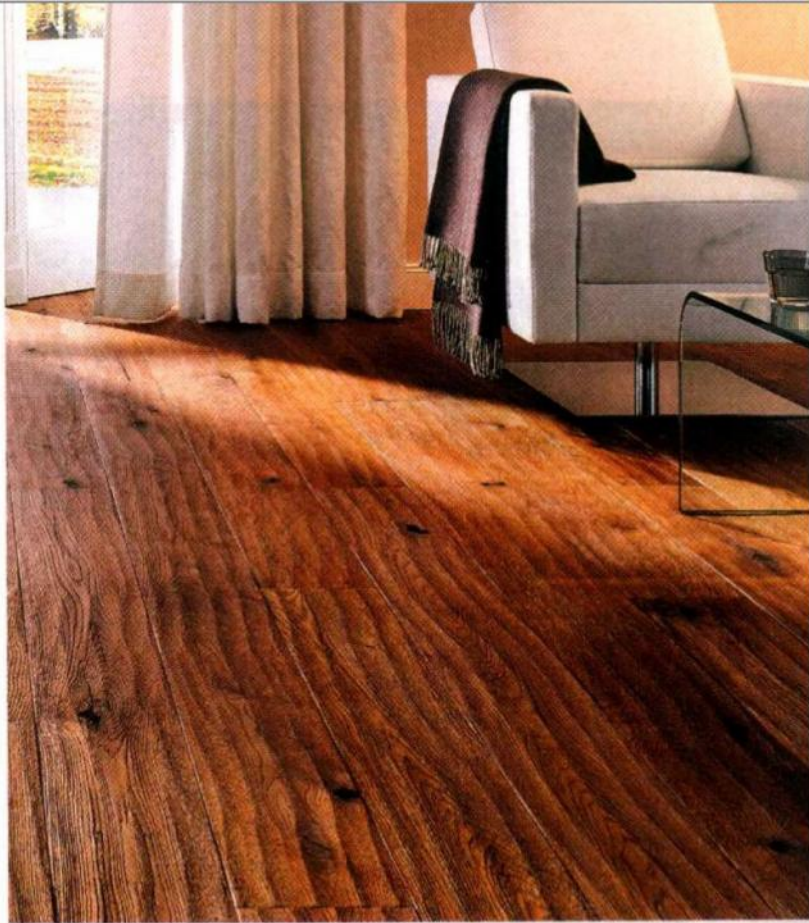

*At [www.mikasafloors.com](http://www.mikasafloors.com)*

**STEP UP**

Span Floors has introduced a new range of natural oiled engineered wood flooring. It is durable, eco-friendly and as it withstands harsh conditions.

*Price on request*

*At [www.spanfloors.com](http://www.spanfloors.com)*

**KEEP KNOCKING ON WOOD**

Want to transform your floor? Then vinyl planks from Wonderfloor are just the thing for you. Their new range of Timberland Luxury Vinyl Planks are water and termite proof with PUR surface guard for low maintenance. They are available in 6" x 36" size in a variety of shades and wooden textures of 1.5 mm / 2 mm thickness.