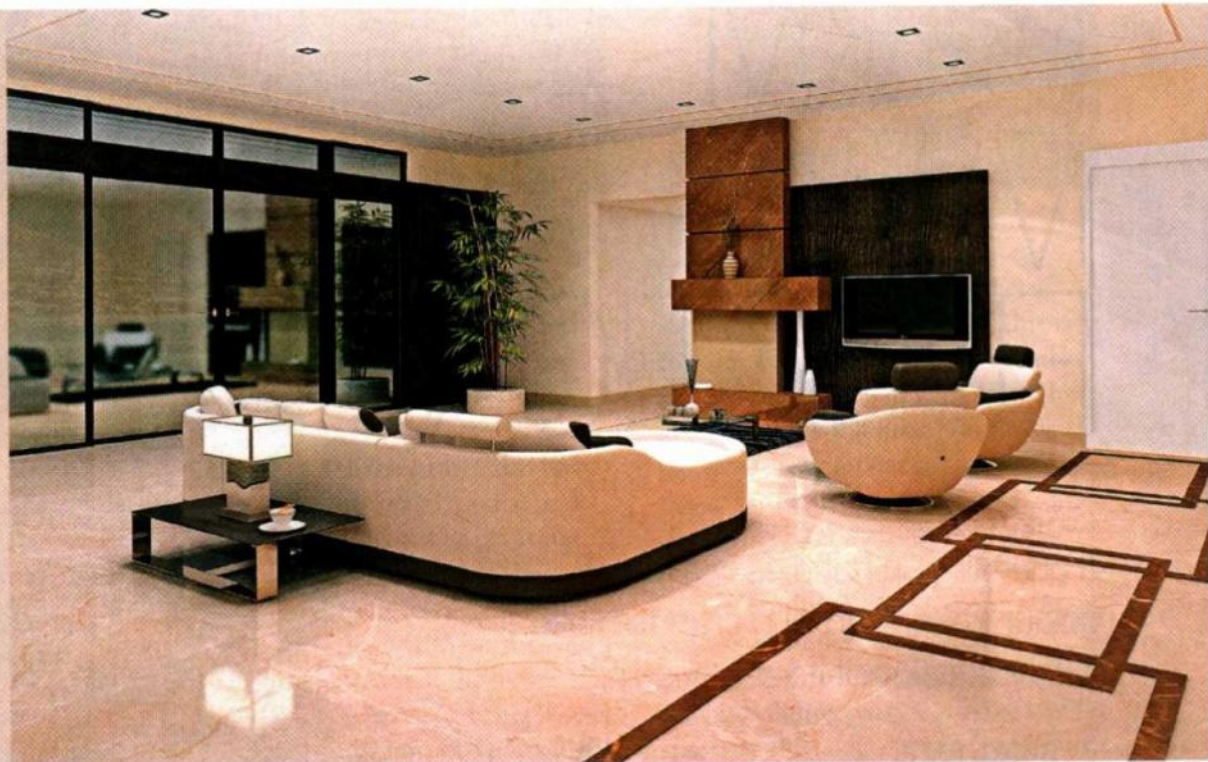

*Price ₹45 per sq ft  
(for 600 x 60 mm)*

*At [www.orientbell.com](http://www.orientbell.com)*

**TILE STYLE**

To create the Ultima range of body tiles, Kajaria Ceramics uses high technology. The result? The large-size glazed vitrified tiles are available in six different sizes. They look like real marble and come in an array of attractive finishes with easy and quick installation.

*Price on request*

*At [www.spanfloors.com](http://www.spanfloors.com)*

**KEEP KNOCKING ON WOOD**

Want to transform your floor? Then vinyl planks from Wonderfloor are just the thing for you. Their new range of Timberland Luxury Vinyl Planks are water and termite proof with PUR surface guard for low maintenance. They are available in 6" x 36" size in a variety of shades and wooden textures of 1.5 mm / 2 mm thickness.

*Price ₹46 to ₹55 per sqft*

*At [www.wonderfloor.co.in](http://www.wonderfloor.co.in)*

**A CLASS APART**

Classic Marble Company's recent offering Breccia Versailles is a beige natural marble with subtle brown and white veins. A glazed surface further accentuates its magnificence.

*Price on request*

*At [www.classicmarble.com](http://www.classicmarble.com)*

**STEP UP**

Span Floors has introduced a new range of natural oiled engineered wood flooring. It is durable, eco-friendly and as it withstands harsh conditions.