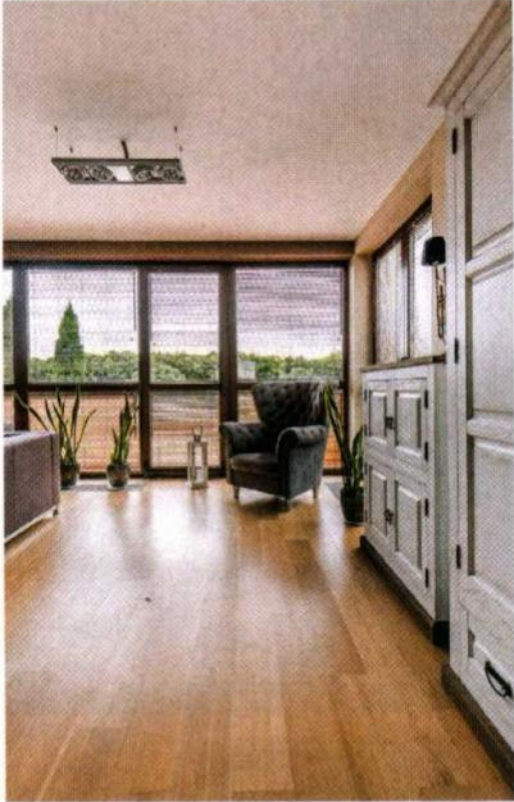

KEEP KNOCKING ON WOOD

Want to transform your floor? Then vinyl planks from Wonderfloor are just the thing for you. Their new range of Timberland Luxury Vinyl Planks are water and termite proof with PUR surface guard for low maintenance. They are available in 6" x 36" size in a variety of shades and wooden textures of 1.5 mm / 2 mm thickness.

Price ₹46 to ₹55 per sqft

At www.wonderfloor.co.in